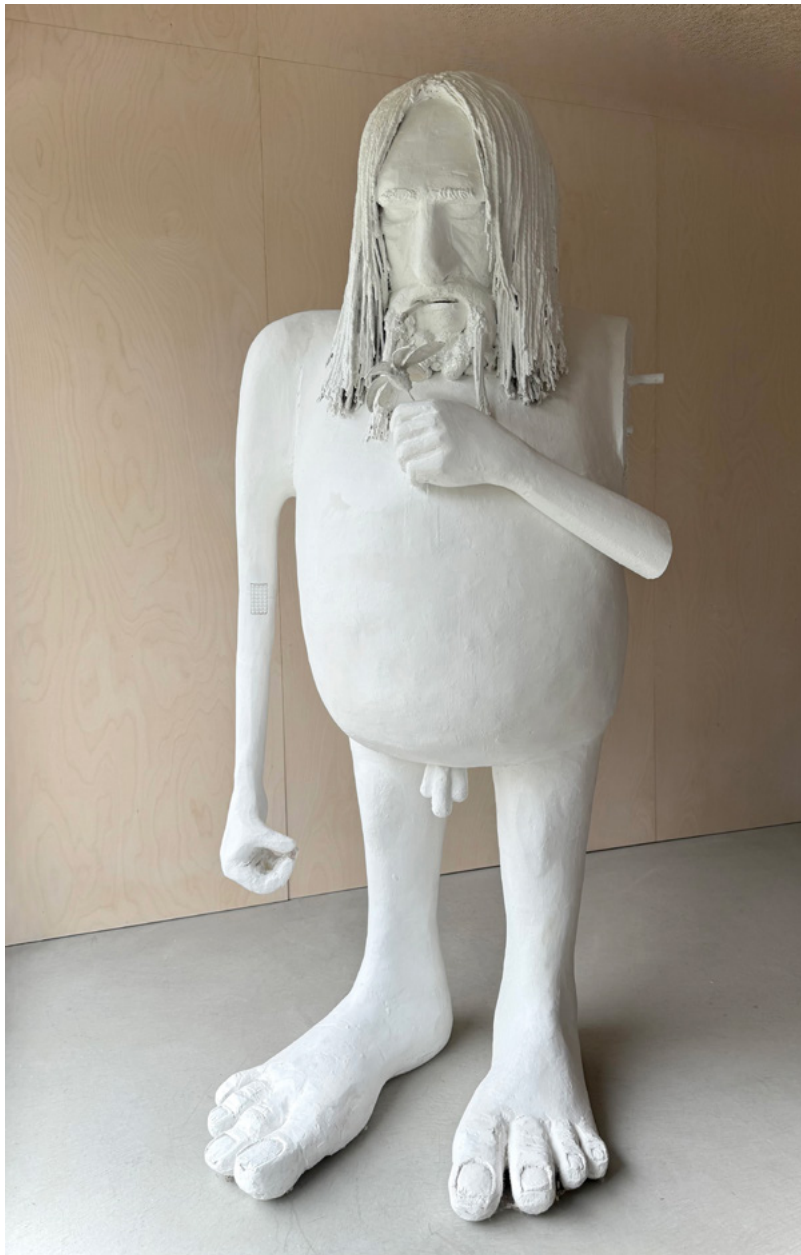

Photograph (black/white)

45 x 66 inches (framed)

Edition: 2/3+2AP

\$6,000

Courtesy the artist

Bruce Tapola

Artist & Advisors, 2017

Oil on canvas

20.5 x 23.25 inches (framed)

\$5,000

Courtesy the artist

Bruce Tapola

The Sophisticat, 2024

Spray foam, Fomular (pink sheets), wood, mop, gesso, rope, wire, paper

72 x 32 x 26 inches

\$6,000